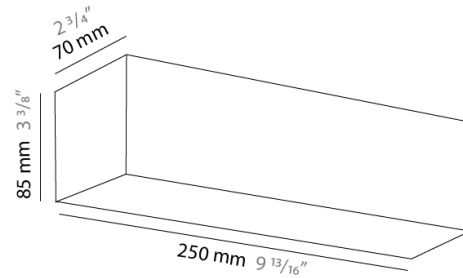

TOY SURFACE

D83281-PSS

GENERAL

Series: Toy _____
Brand: Panzeri _____
Division: Design _____
Mounting Type: Surface _____
Mounting Location: Wall _____

PHYSICAL

Shape: Rectangle _____
Length (mm): 250 _____
Length (in): $9 \frac{13}{16}$ _____
Height (mm): 70 _____
Height (in): $2 \frac{3}{4}$ _____
Extension (mm): 85 _____
Extension (in): $3 \frac{3}{8}$ _____
Light Distribution: Direct / Indirect _____
Weight (kg): 0.82 _____
Weight (lbs): 1.8 _____
Diffuser: Frost White Glass _____
Fixture Material: Metal _____

ELECTRICAL

Lamp Type: LED _____
Input Wattage (W): 13 _____
Total Output Wattage (W): 12 _____
Driver Included: Yes _____
Driver Location: Integrated _____
Driver Type: Integral LED driver, 700mA (Dimming and 277V options available with remote driver sold separately) _____

LED

Color Temperature (°K): 3000 _____
Max. Delivered Lumen (lm): 938 _____
CRI: >80 CRI _____

OPTICAL

RATINGS AND CERTIFICATIONS

Certified By: CSA Certified to UL and CSA Standards _____
IP rating: IP20 _____