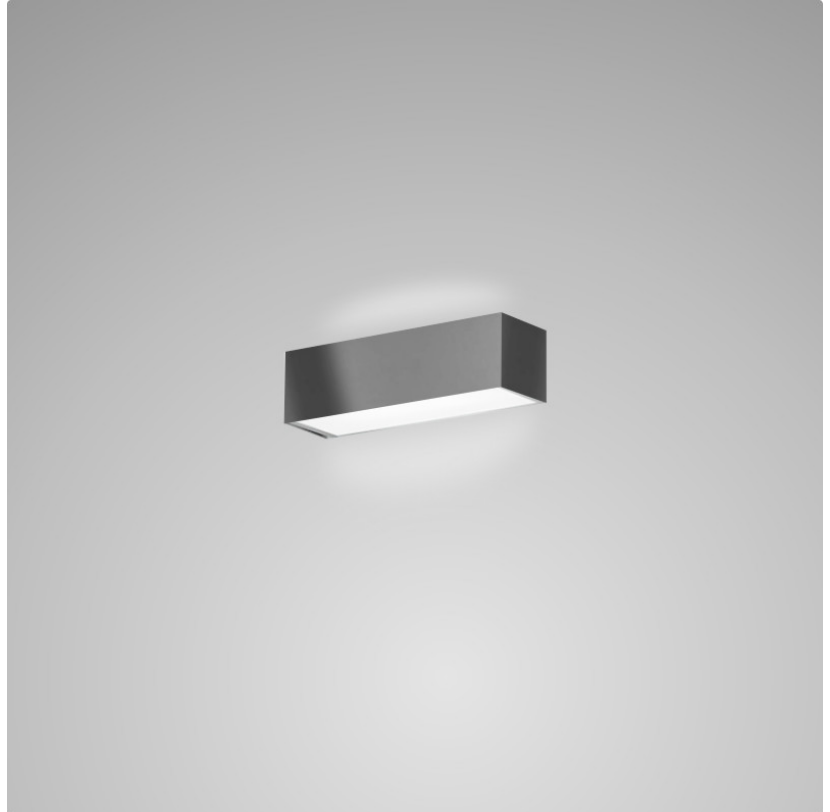

TOY SURFACE

D83138

GENERAL

Series: Toy _____
Brand: Panzeri _____
Division: Design _____
Mounting Type: Surface _____
Mounting Location: Wall _____
Subcategory: Ambient _____

PHYSICAL

Shape: Rectangle _____
Length (mm): 250 _____
Length (in): 9 ⁷/₈ _____
Height (mm): 70 _____
Height (in): 2 ³/₄ _____
Extension (mm): 85 _____
Extension (in): 3 ¹/₄ _____
Light Distribution: Direct / Indirect _____
Weight (kg): 0.9 _____
Weight (lbs): 2 _____
Diffuser: Frost White Glass _____
Fixture Finish: SST _____
Fixture Material: Metal _____

ELECTRICAL

Number of Lamps: 1 _____
Lamp Type: CFL _____
Bulb Included: Bulb Not Included _____
Total Output Wattage (W): 26 _____
Max. Wattage Per Lamp (W): 26 _____
Lamp Base: GX24-q3 _____
Driver Included: Yes _____
Driver Type: Ballast - 120Vac - Non-dimming _____
Input Voltage (V): 120 _____

LED

OPTICAL

RATINGS AND CERTIFICATIONS

Certified By: CSA Certified to UL and CSA Standards _____
IP rating: IP40 _____