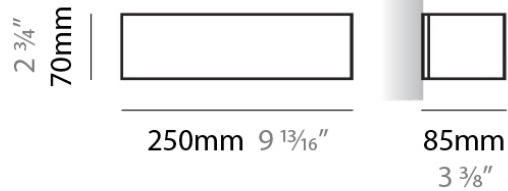

TOY SURFACE

D83138

GENERAL

Series: Toy _____
Brand: Panzeri _____
Division: Design _____
Mounting Type: Surface _____
Mounting Location: Wall _____
Subcategory: Ambient _____

PHYSICAL

Shape: Rectangle _____
Length (mm): 250 _____
Length (in): 9 ⁷/₈ _____
Height (mm): 70 _____
Height (in): 2 ³/₄ _____
Extension (mm): 85 _____
Extension (in): 3 ¹/₄ _____
Light Distribution: Direct / Indirect _____
Weight (kg): 0.9 _____
Weight (lbs): 2 _____
Diffuser: Frost White Glass _____
Fixture Finish: SST _____
Fixture Material: Metal _____

ELECTRICAL

Number of Lamps: 1 _____
Lamp Type: CFL _____
Bulb Included: Bulb Not Included _____
Total Output Wattage (W): 26 _____
Max. Wattage Per Lamp (W): 26 _____
Lamp Base: GX24-q3 _____
Driver Included: Yes _____
Driver Type: Ballast - 120Vac - Non-dimming _____
Input Voltage (V): 120 _____

LED

OPTICAL

RATINGS AND CERTIFICATIONS

Certified By: CSA Certified to UL and CSA Standards _____
IP rating: IP40 _____