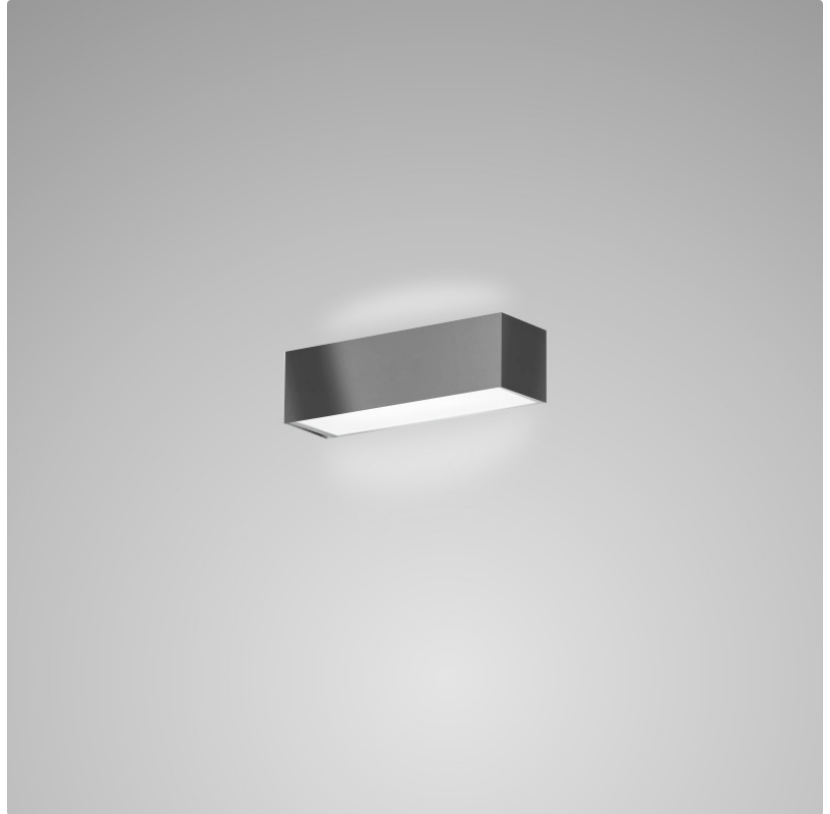

TOY SURFACE

D83281-PSS

GENERAL

Series: Toy _____
Brand: Panzeri _____
Division: Design _____
Mounting Type: Surface _____
Mounting Location: Wall _____

PHYSICAL

Shape: Rectangle _____
Length (mm): 250 _____
Length (in): $9 \frac{13}{16}$ _____
Height (mm): 70 _____
Height (in): $2 \frac{3}{4}$ _____
Extension (mm): 85 _____
Extension (in): $3 \frac{3}{8}$ _____
Light Distribution: Direct / Indirect _____
Weight (kg): 0.82 _____
Weight (lbs): 1.8 _____
Diffuser: Frost White Glass _____
Fixture Material: Metal _____

ELECTRICAL

Lamp Type: LED _____
Input Wattage (W): 13 _____
Total Output Wattage (W): 12 _____
Driver Included: Yes _____
Driver Location: Integrated _____
Driver Type: Integral LED driver, 700mA (Dimming and 277V options available with remote driver sold separately) _____

LED

Color Temperature (°K): 3000 _____
Max. Delivered Lumen (lm): 938 _____
CRI: >80 CRI _____

OPTICAL

RATINGS AND CERTIFICATIONS

Certified By: CSA Certified to UL and CSA Standards _____
IP rating: IP20 _____